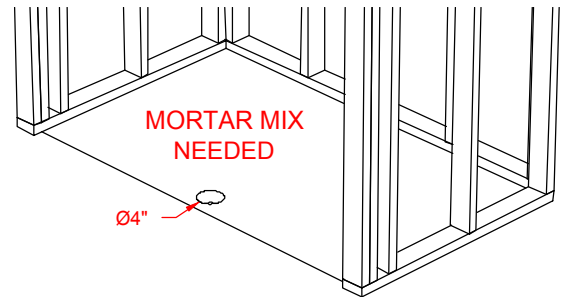

SECTION A-A - SCALE: 3" = 1'-0"

FOR MODELS ENDING IN 75FTB, INSTALLATION REQUIRES A 7" x 18" x 3/4" CUT-OUT.

P26036B1FTB

SECTION A-A - SCALE: 3" = 1'-0"

FOR MODELS ENDING IN 1FTB OR 12FTB, INSTALLATION REQUIRES A 7" DIAMETER (OR 7" x 7" SQ) x 3/4" CUT-OUT.

P26036B2FTB

SECTION A-A - SCALE: 3" = 1'-0"

FOR MODELS ENDING IN 15FTB, 17FTB, OR 2FTB, INSTALLATION REQUIRES A 4" DRAIN HOLE.

ALL SHOWN AS INSTALLED WITH SOLID BRASS, NO-CAULK DRAIN FITTING (INCLUDED, INSTALLED BY OTHERS)