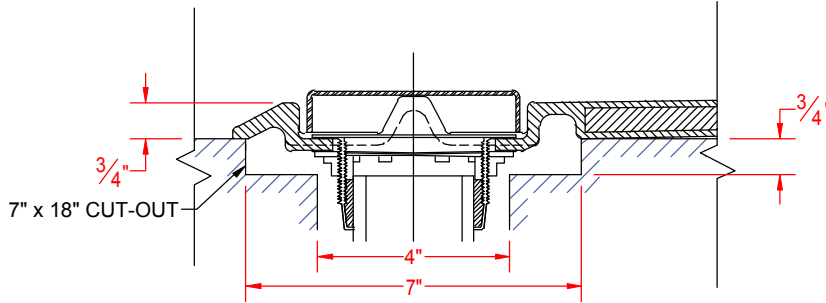

- Single-piece shower pan shall be constructed of gelcoat/fiberglass and have a stainless steel trench drain grate.
- Rough-In: Stud opening +1/4" / -0" nominal dimensions.

C.S.I. FORMAT SPECIFICATION TEXT AVAILABLE

OPTIONAL ACCESSORIES:

- INSTALLED BY OTHERS:
- Trench grate and No-caulk drain (INCLUDED)

CODES:

- Designed and manufactured in compliance with the following standards and codes:
- A.N.S.I. Z124.2 Standards for Plastic Showers

SECTION A-A - SCALE: 3" = 1'-0"

FOR MODELS ENDING IN 75FTB, INSTALLATION REQUIRES A 7" x 18" x 3/4" CUT-OUT.

P26036B1FTB

SECTION A-A - SCALE: 3" = 1'-0"

FOR MODELS ENDING IN 1FTB OR 12FTB, INSTALLATION REQUIRES A 7" DIAMETER (OR 7" x 7" SQ) x 3/4" CUT-OUT.