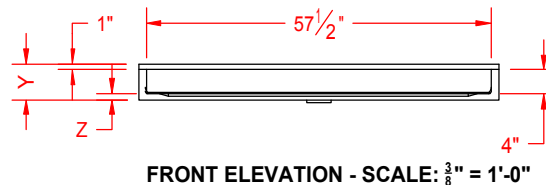

MODEL: P26036B75FTB*

*ALL ACCESSORIES OPTIONAL

BARRIER FREE

PERSPECTIVE VIEW - N.T.S.

Features:

- Molded, one-piece gelcoat/fiberglass shower pan with trench drain under a stainless steel grate
- Available in various threshold heights

*OTHER THRESHOLD HEIGHTS AVAILABLE UPON REQUEST

MODEL #	UNIT HEIGHT Y	THRESHOLD HEIGHT Z*
P26036B75FTB	5-3/4"	3/4" MIN
P26036B1FTB	6"	1" TYP
P26036B2FTB	7"	2" MAX

* - SEE BACK FOR DETAIL SECTIONS

PRODUCT SPECIFICATIONS:

- Single-piece shower pan shall be constructed of gelcoat/fiberglass and have a stainless steel trench drain grate.
- Rough-In: Stud opening +1/4" / -0" nominal dimensions.

C.S.I. FORMAT SPECIFICATION TEXT AVAILABLE

SECTION A-A - SCALE: 3" = 1'-0"

FOR MODELS ENDING IN 75FTB, INSTALLATION REQUIRES A 7" x 18" x 3/4" CUT-OUT.

P26036B1FTB

SECTION A-A - SCALE: 3" = 1'-0"

FOR MODELS ENDING IN 1FTB OR 12FTB, INSTALLATION REQUIRES A 7" DIAMETER (OR 7" x 7" SQ) x 3/4" CUT-OUT.