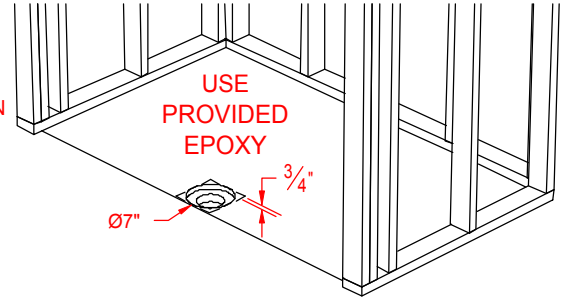

SECTION A-A - SCALE: 3" = 1'-0"

FOR MODELS ENDING IN 75FTB, INSTALLATION REQUIRES A 7" x 18" x 3/4" CUT-OUT.

P26036B1FTB

SECTION A-A - SCALE: 3" = 1'-0"

FOR MODELS ENDING IN 1FTB OR 12FTB, INSTALLATION REQUIRES A 7" DIAMETER (OR 7" x 7" SQ) x 3/4" CUT-OUT.

P26036B2FTB

SECTION A-A - SCALE: 3" = 1'-0"

FOR MODELS ENDING IN 15FTB, 17FTB, OR 2FTB, INSTALLATION REQUIRES A 4" DRAIN HOLE.

ALL SHOWN AS INSTALLED WITH SOLID BRASS, NO-CAULK DRAIN FITTING (INCLUDED, INSTALLED BY OTHERS)