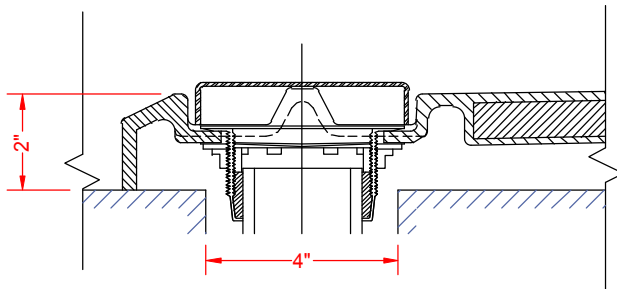

- Single-piece shower pan shall be constructed of gelcoat/fiberglass and have a stainless steel trench drain grate.
- Rough-In: Stud opening +1/4" / -0" nominal dimensions.

C.S.I. FORMAT SPECIFICATION TEXT AVAILABLE

SECTION A-A - SCALE: 3" = 1'-0"

FOR MODELS ENDING IN 75FTB, INSTALLATION REQUIRES A 7" x 18" x 3/4" CUT-OUT.

P26036B1FTB

SECTION A-A - SCALE: 3" = 1'-0"

FOR MODELS ENDING IN 1FTB OR 12FTB, INSTALLATION REQUIRES A 7" DIAMETER (OR 7" x 7" SQ) x 3/4" CUT-OUT.

P26036B2FTB

SECTION A-A - SCALE: 3" = 1'-0"

FOR MODELS ENDING IN 15FTB, 17FTB, OR 2FTB, INSTALLATION REQUIRES A 4" DRAIN HOLE.

ALL SHOWN AS INSTALLED WITH SOLID BRASS, NO-CAULK DRAIN FITTING (INCLUDED, INSTALLED BY OTHERS)