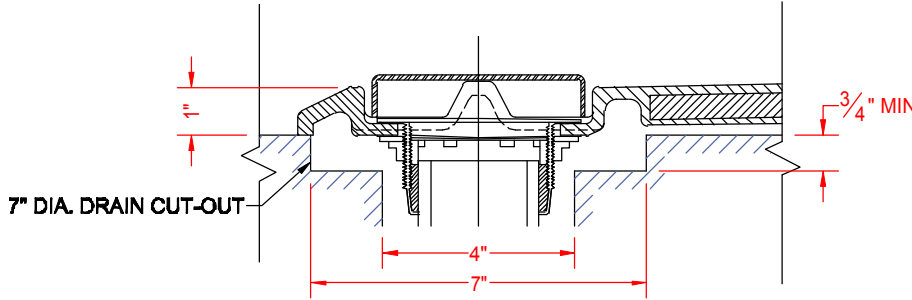

- Single-piece shower pan shall be constructed of gelcoat/fiberglass and have a stainless steel trench drain grate.
- Rough-In: Stud opening +1/4" / -0" nominal dimensions.

C.S.I. FORMAT SPECIFICATION TEXT AVAILABLE

NOTICE OF LIMITATION:

We reserve the right to make revisions without notice in the design of fixtures or in packaging unless this right has specifically been waived at the time the order is accepted.

P26036B75FTB

SECTION A-A - SCALE: 3" = 1'-0"

FOR MODELS ENDING IN 75FTB, INSTALLATION REQUIRES A 7" x 18" x 3/4" CUT-OUT.

P26036B1FTB

SECTION A-A - SCALE: 3" = 1'-0"

FOR MODELS ENDING IN 1FTB OR 12FTB, INSTALLATION REQUIRES A 7" DIAMETER (OR 7" x 7" SQ) x 3/4" CUT-OUT.

P26036B2FTB

SECTION A-A - SCALE: 3" = 1'-0"

FOR MODELS ENDING IN 15FTB, 17FTB, OR 2FTB, INSTALLATION REQUIRES A 4" DRAIN HOLE.

ALL SHOWN AS INSTALLED WITH SOLID BRASS, NO-CAULK DRAIN FITTING (INCLUDED, INSTALLED BY OTHERS)