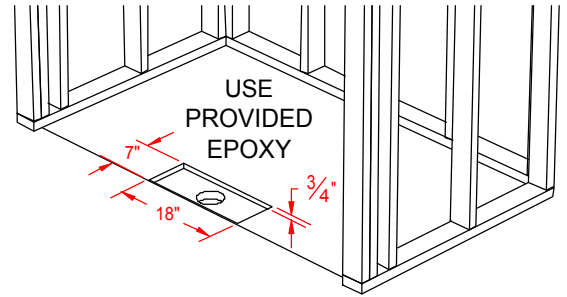

SECTION A-A - SCALE: 3" = 1'-0"

FOR MODELS ENDING IN 75FTB, INSTALLATION REQUIRES A 7" x 18" x 3/4" CUT-OUT.

P26036B1FTB

SECTION A-A - SCALE: 3" = 1'-0"

FOR MODELS ENDING IN 1FTB OR 12FTB, INSTALLATION REQUIRES A 7" DIAMETER (OR 7" x 7" SQ) x 3/4" CUT-OUT.