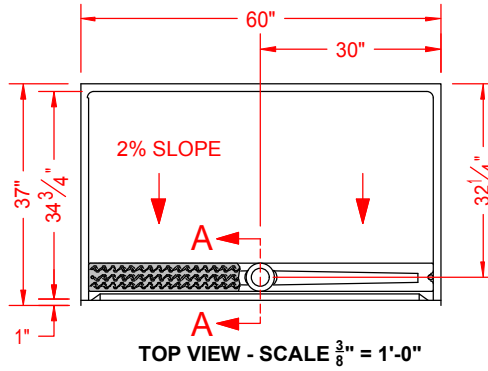

MODEL: P26036B75FTB*

*ALL ACCESSORIES OPTIONAL

BARRIER FREE

PERSPECTIVE VIEW - N.T.S.

Features:

- Molded, one-piece gelcoat/fiberglass shower pan with trench drain under a stainless steel grate
- Available in various threshold heights

*OTHER THRESHOLD HEIGHTS AVAILABLE UPON REQUEST

MODEL #	UNIT HEIGHT Y	THRESHOLD HEIGHT Z*
P26036B75FTB	5-3/4"	3/4" MIN
P26036B1FTB	6"	1" TYP
P26036B2FTB	7"	2" MAX

* - SEE BACK FOR DETAIL SECTIONS

PRODUCT SPECIFICATIONS:

- Single-piece shower pan shall be constructed of gelcoat/fiberglass and have a stainless steel trench drain grate.
- Rough-In: Stud opening +1/4" / -0" nominal dimensions.

C.S.I. FORMAT SPECIFICATION TEXT AVAILABLE

SECTION A-A - SCALE: 3" = 1'-0"

FOR MODELS ENDING IN 75FTB, INSTALLATION REQUIRES A 7" x 18" x 3/4" CUT-OUT.

P26036B1FTB

SECTION A-A - SCALE: 3" = 1'-0"

FOR MODELS ENDING IN 1FTB OR 12FTB, INSTALLATION REQUIRES A 7" DIAMETER (OR 7" x 7" SQ) x 3/4" CUT-OUT.