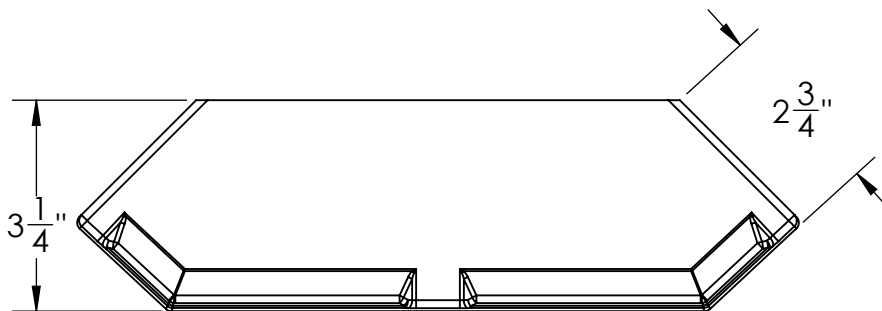

Specifications

Soap Dish, Corner-Mount, Miter

Part no. SDCORNER.V2

Specifications:

- Gelcoat / fiberglass construction
- Finish is gelcoat color matched to shower
- Installed with four screws
- Joint is caulked at mating surface with shower wall with color matching silicone