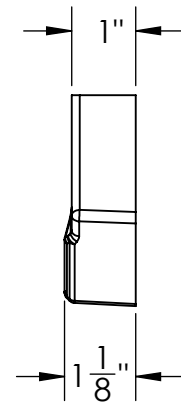

Specifications

Soap Dish, Corner-Mount, Miter

Part no. SDCORNER.V2

Specifications:

- Gelcoat / fiberglass construction
- Finish is gelcoat color matched to shower
- Installed with four screws
- Joint is caulked at mating surface with shower wall with color matching silicone