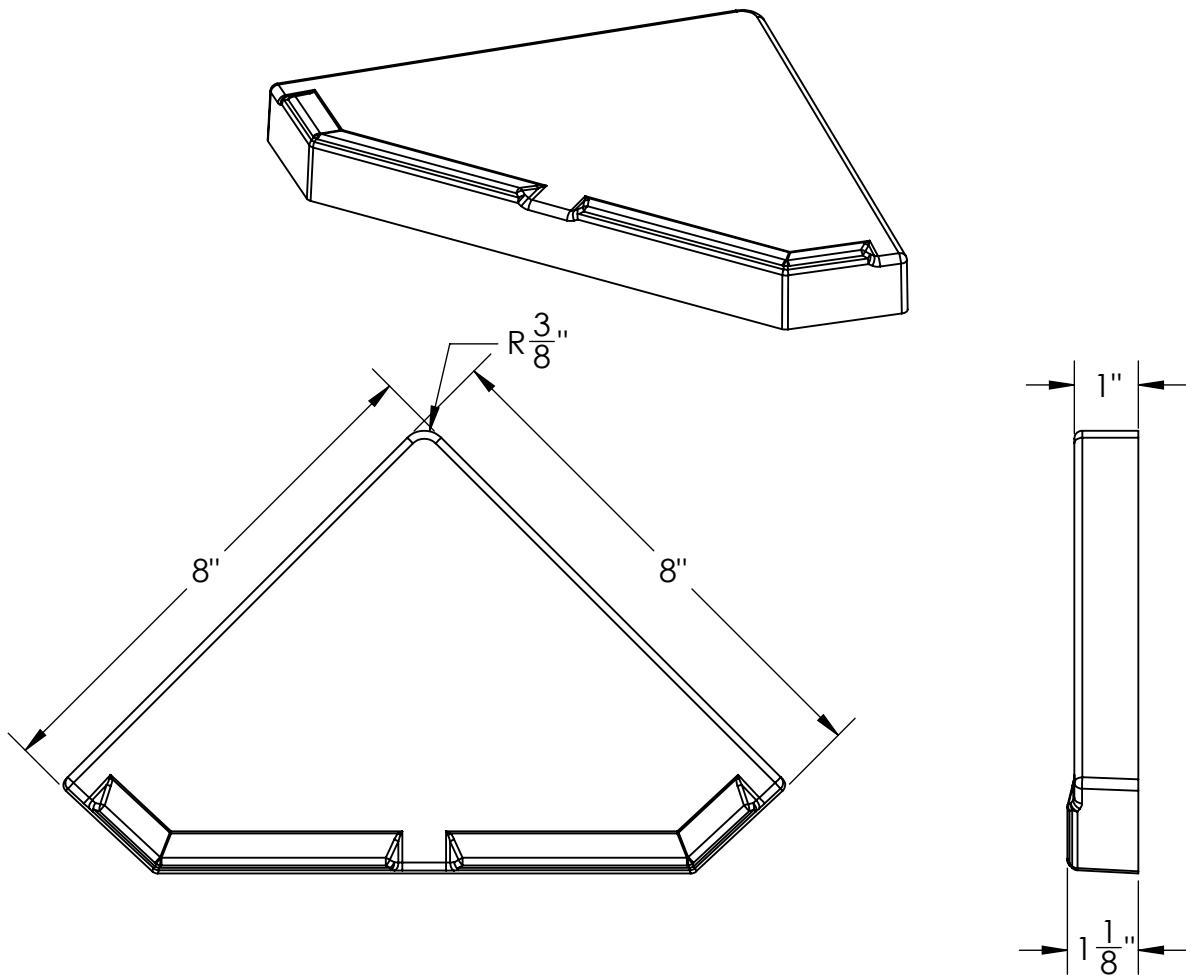

Specifications

Soap Dish, Corner-Mount, R3/8"

Part no. SDCORNER90

Specifications:

- Gelcoat / fiberglass construction
- Finish is gelcoat color matched to shower
- Installed with four screws
- Joint is caulked at mating surface with shower wall with color matching silicone